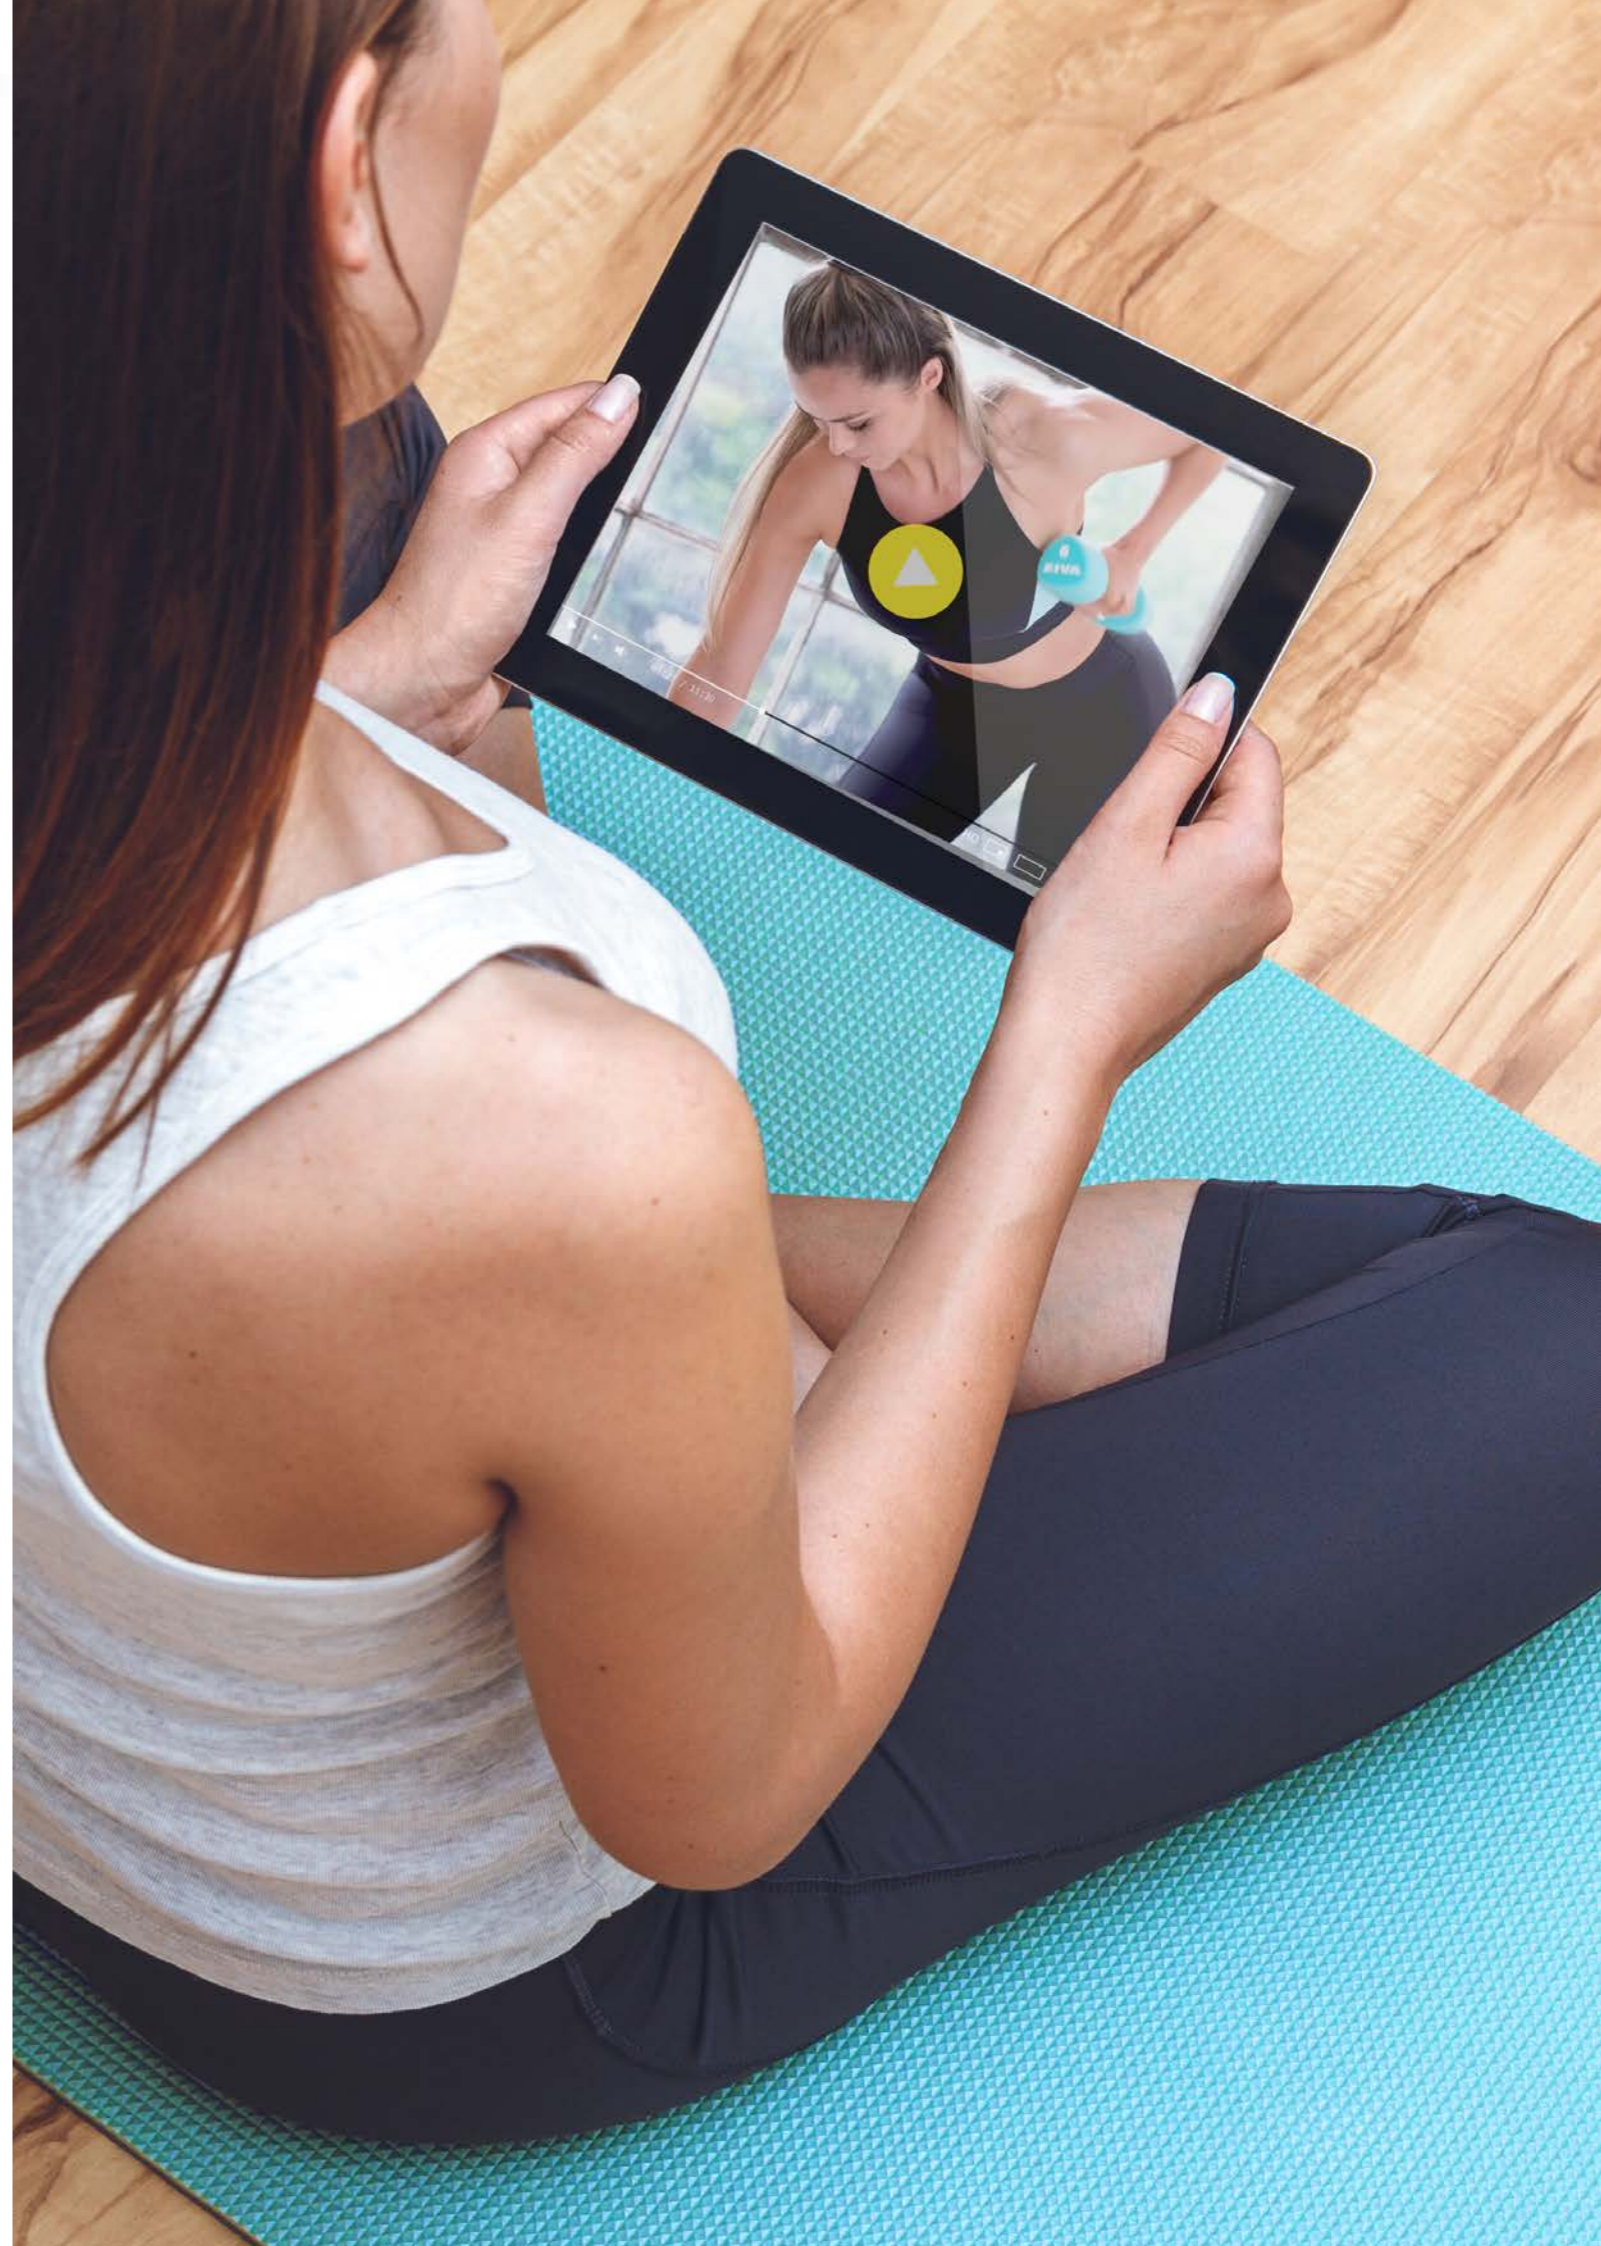

[HTTPS://WWW.ZIVALIFE.COM](https://www.zivalife.com)