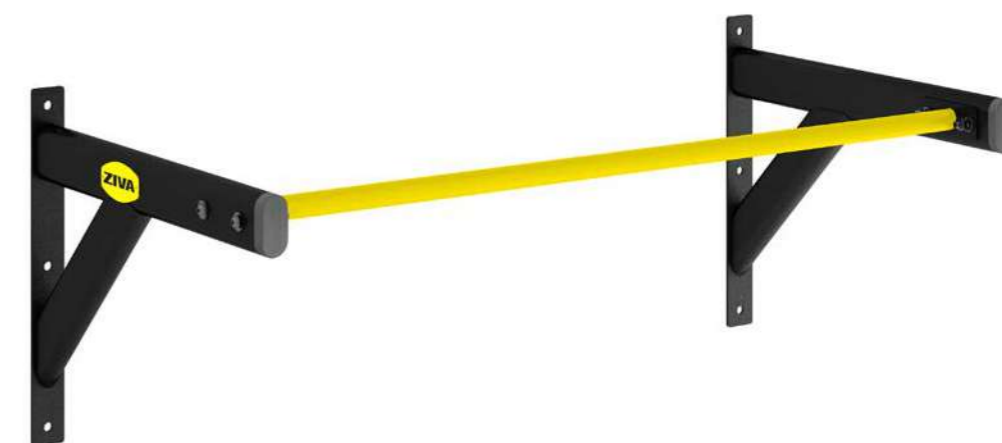

WALL-MOUNTED PULL-UP BAR STATION

Order Code	Item Description
ZFT-WMPU-6448	Multi-Grip Pull Up Bar