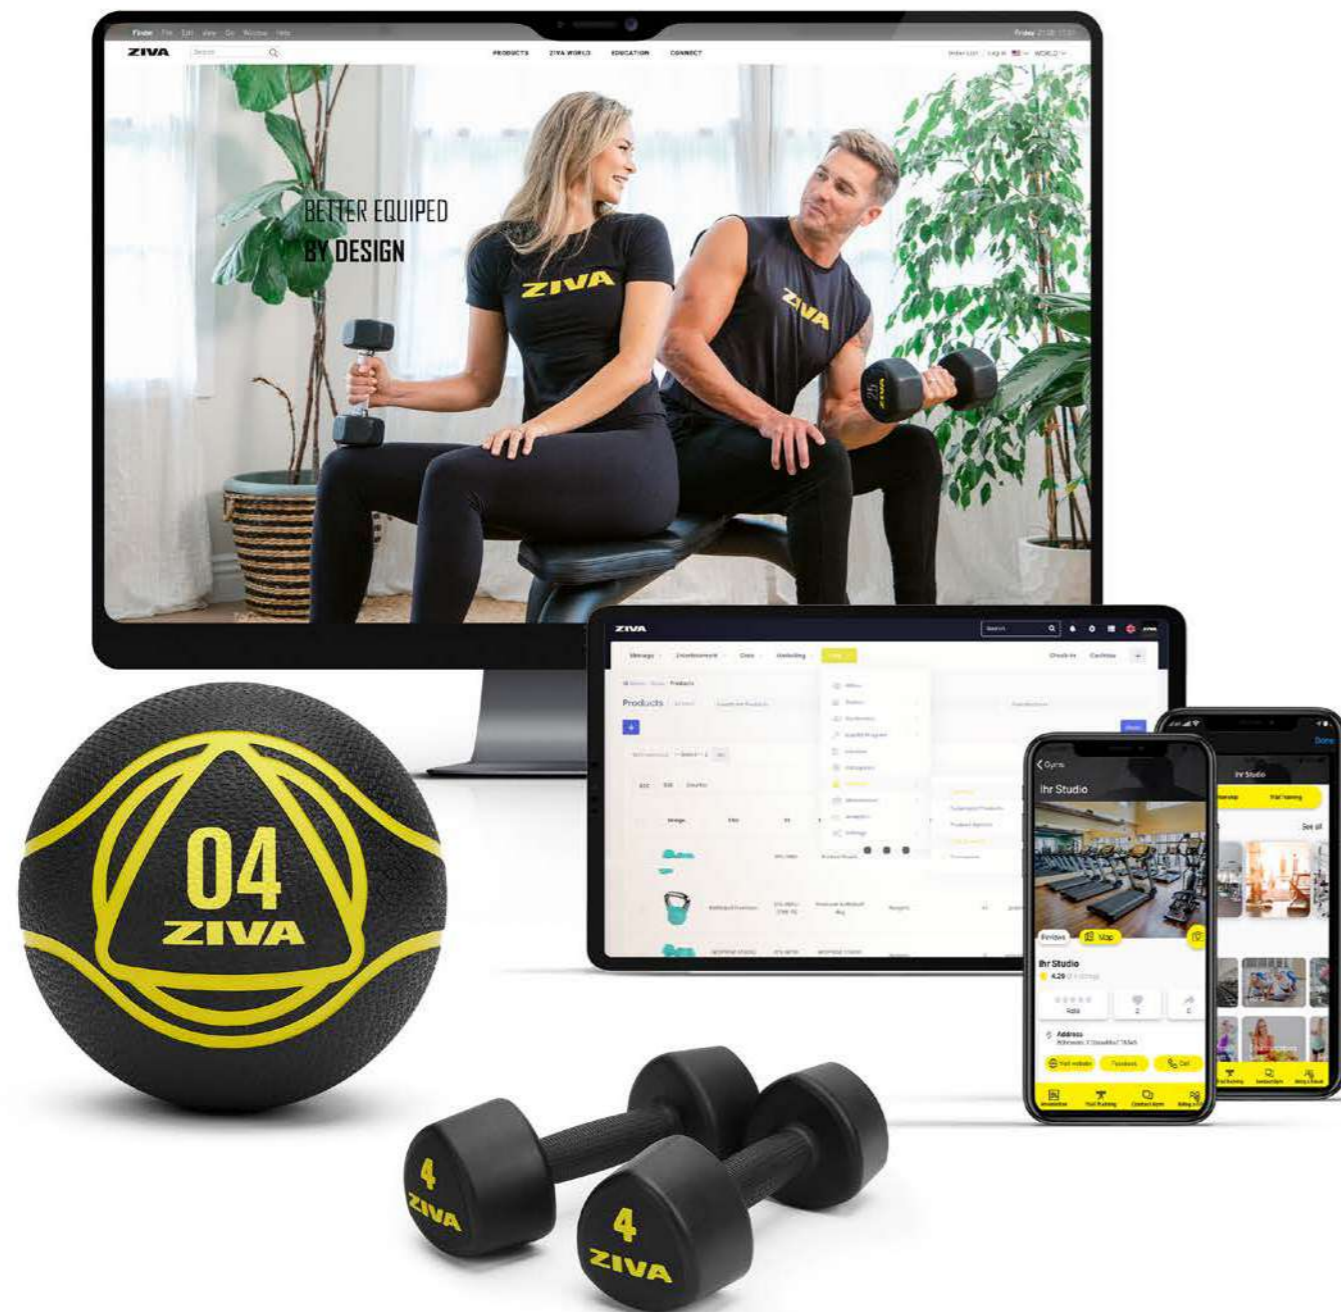

In 2015 ZIVA designed and installed ZIVA Olympic High Athletes Lab at the Maria Lenk Center in Rio de Janeiro. The center is continually updated to feature our newest series of strength and products for all Olympians to train on now and for years to come. We are honored to contribute to the training center to help Brazilian Olympians push beyond their boundaries and create the next generation of champions.

Together we are looking forward for Tokyo 2020 where ZIVA will be creating training centers in Tokyo to support the athletes and power their medal dreams.

“COB is proud to have ZIVA, which is a reference in the fitness and sports segment, as a partner in preparing Team Brazil for the Tokyo Olympics. Since 2015, our athletes have best quality equipment available for strength training and conditioning.”

Jorge Bichara
Sports Director
Brazil Olympic Committee

ZIVA B2C SOLUTIONS

The ZIVA B2C solutions is comprised of four pillars that work together to bring to the global fitness and wellness markets best in class products and solutions powered by world class design, content and education delivered on our digital platforms.