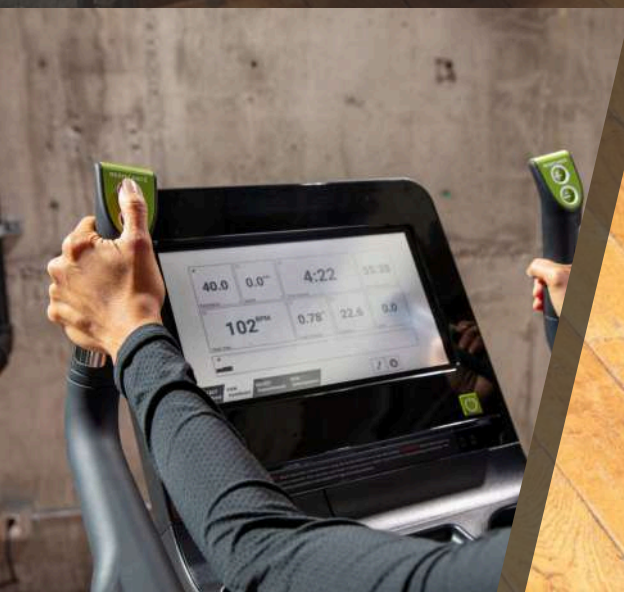

### KEY FEATURES

- 13-inch SENZA™ touchscreen
- Contact HR sensor
- Horizontal and vertically adjustable seat height

Download The Spec-Sheet

**Sports/Art**  
THE GREEN FITNESS COMPANY